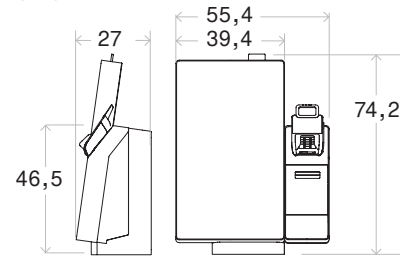

VP 27: a modular solution

Display

Touchscreen 27" Full HD
1920x1080
brightness: 500 cd/m2
contrast: 3000:1

PC

* Intel® Celeron J4105 (Q4"17)
RAM 8GB, SSD 128GB

Supported OS

Windows 10 LTSC 2019
Android 12

Dimensions (cm)

Weight 38,9kg

Combinations / Modularity

Cash

VP 27 SELF

Accessories

Fiscal printer
Non-fiscal printer
Barcode reader
Universal POS support bracket

VP 27 SELF KIOSK

WALL MOUNTED / FIXED STAND (FV)